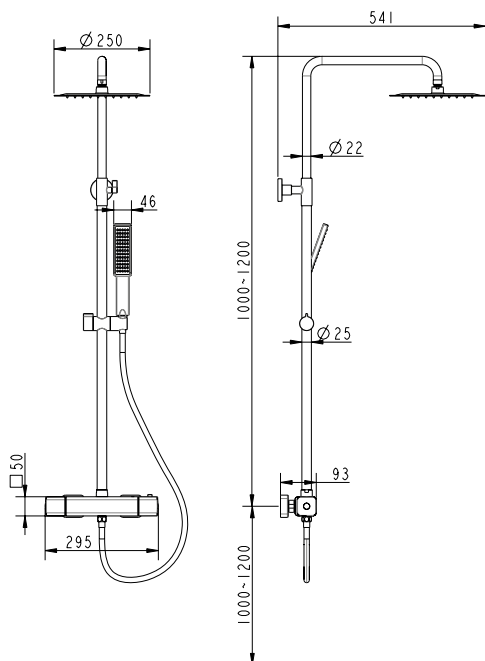

VELA

Thermostatic Shower Column

Cod. **HB-GRD010**
Chrome finish

Cod. **HB-GRD010B**
Matt black finish

· TECHNICAL DRAWING ·

· SPECIFICATIONS ·

Eco Thermostatic Shower Column

- 2 Functions Round thermostatic Anti-scald shower column with built-in Vernet thermoelement
- Includes safety stop button at 38°
- Round tube with slide shower bracket, extending 1/1,2m
- Inverter integrated in the flow regulator
- Chrome plated shower hose 1,5m
- ABS single function handshower
- 250x250x2mm stainless steel shower head
- Flow rate: Head shower: 12L/Min MAX at 3 bar
- Flow rate: Hand shower: 9L/min MAX at 3 Bar
- Perform water pressure: 0.5-5 Bar

VELA

Thermostatic Shower Column

Cod. **HB-GRD009**
Chrome finish

Cod. **HB-GRD009B**
Matt black finish

· TECHNICAL DRAWING ·

· SPECIFICATIONS ·

Eco Thermostatic Shower Column

- 2 Functions Square thermostatic Anti-scald shower column with built-in Vernet thermoelement
- Includes safety stop button at 38°
- Round tube with slide shower bracket, extending 1/1,2m
- Inverter integrated in the flow regulator
- Chrome plated shower hose 1,5m
- ABS single function handshower
- 250x250x2mm square stainless steel shower head
- Flow rate: Head shower: 12L/Min MAX at 3 bar
- Flow rate: Hand shower: 9L/min MAX at 3 Bar
- Perform water pressure: 0.5-5 Bar