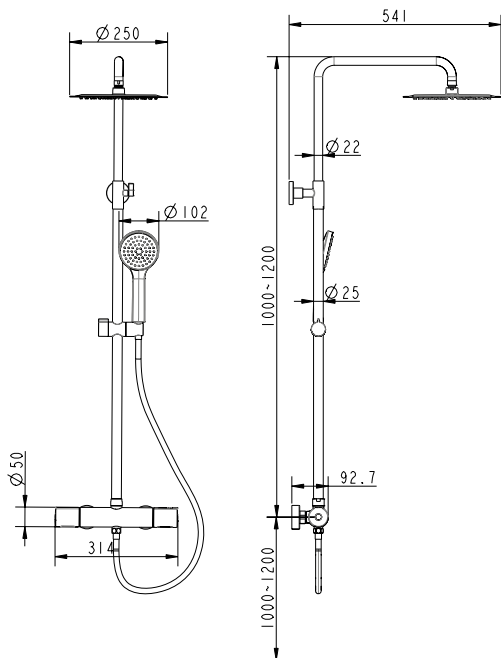

VELA

Thermostatic Shower Column

Cod. **HB-GRD010**
Chrome finish

Cod. **HB-GRD010B**
Matt black finish

· TECHNICAL DRAWING ·

· SPECIFICATIONS ·

Eco Thermostatic Shower Column

- 2 Functions Round thermostatic Anti-scald shower column with built-in Vernet thermoelement
- Includes safety stop button at 38°
- Round tube with slide shower bracket, extending 1/1,2m
- Inverter integrated in the flow regulator
- Chrome plated shower hose 1,5m
- ABS single function handshower
- 250x250x2mm stainless steel shower head
- Flow rate: Head shower: 12L/Min MAX at 3 bar
- Flow rate: Hand shower: 9L/min MAX at 3 Bar
- Perform water pressure: 0.5-5 Bar

VELA

Thermostatic Shower Column

Cod. **HB-GRD009**
Chrome finish

Cod. **HB-GRD009B**
Matt black finish

· TECHNICAL DRAWING ·

· SPECIFICATIONS ·

Eco Thermostatic Shower Column

- 2 Functions Square thermostatic Anti-scald shower column with built-in Vernet thermoelement
- Includes safety stop button at 38°
- Round tube with slide shower bracket, extending 1/1,2m
- Inverter integrated in the flow regulator
- Chrome plated shower hose 1,5m
- ABS single function handshower
- 250x250x2mm square stainless steel shower head
- Flow rate: Head shower: 12L/Min MAX at 3 bar
- Flow rate: Hand shower: 9L/min MAX at 3 Bar
- Perform water pressure: 0.5-5 Bar