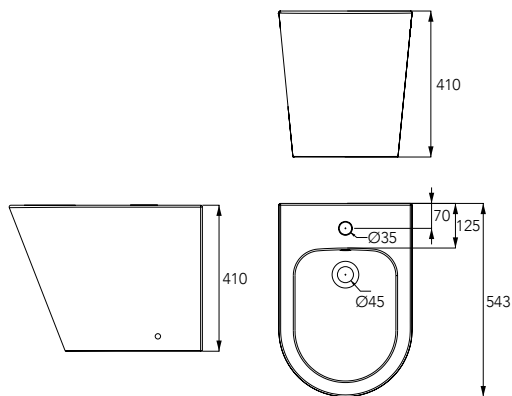

· TECHNICAL DRAWING ·

· SPECIFICATIONS ·

Rondo Floor standing bidet

- Back to wall flooring standing installation
- Fixing kit included
- 1 tap hole